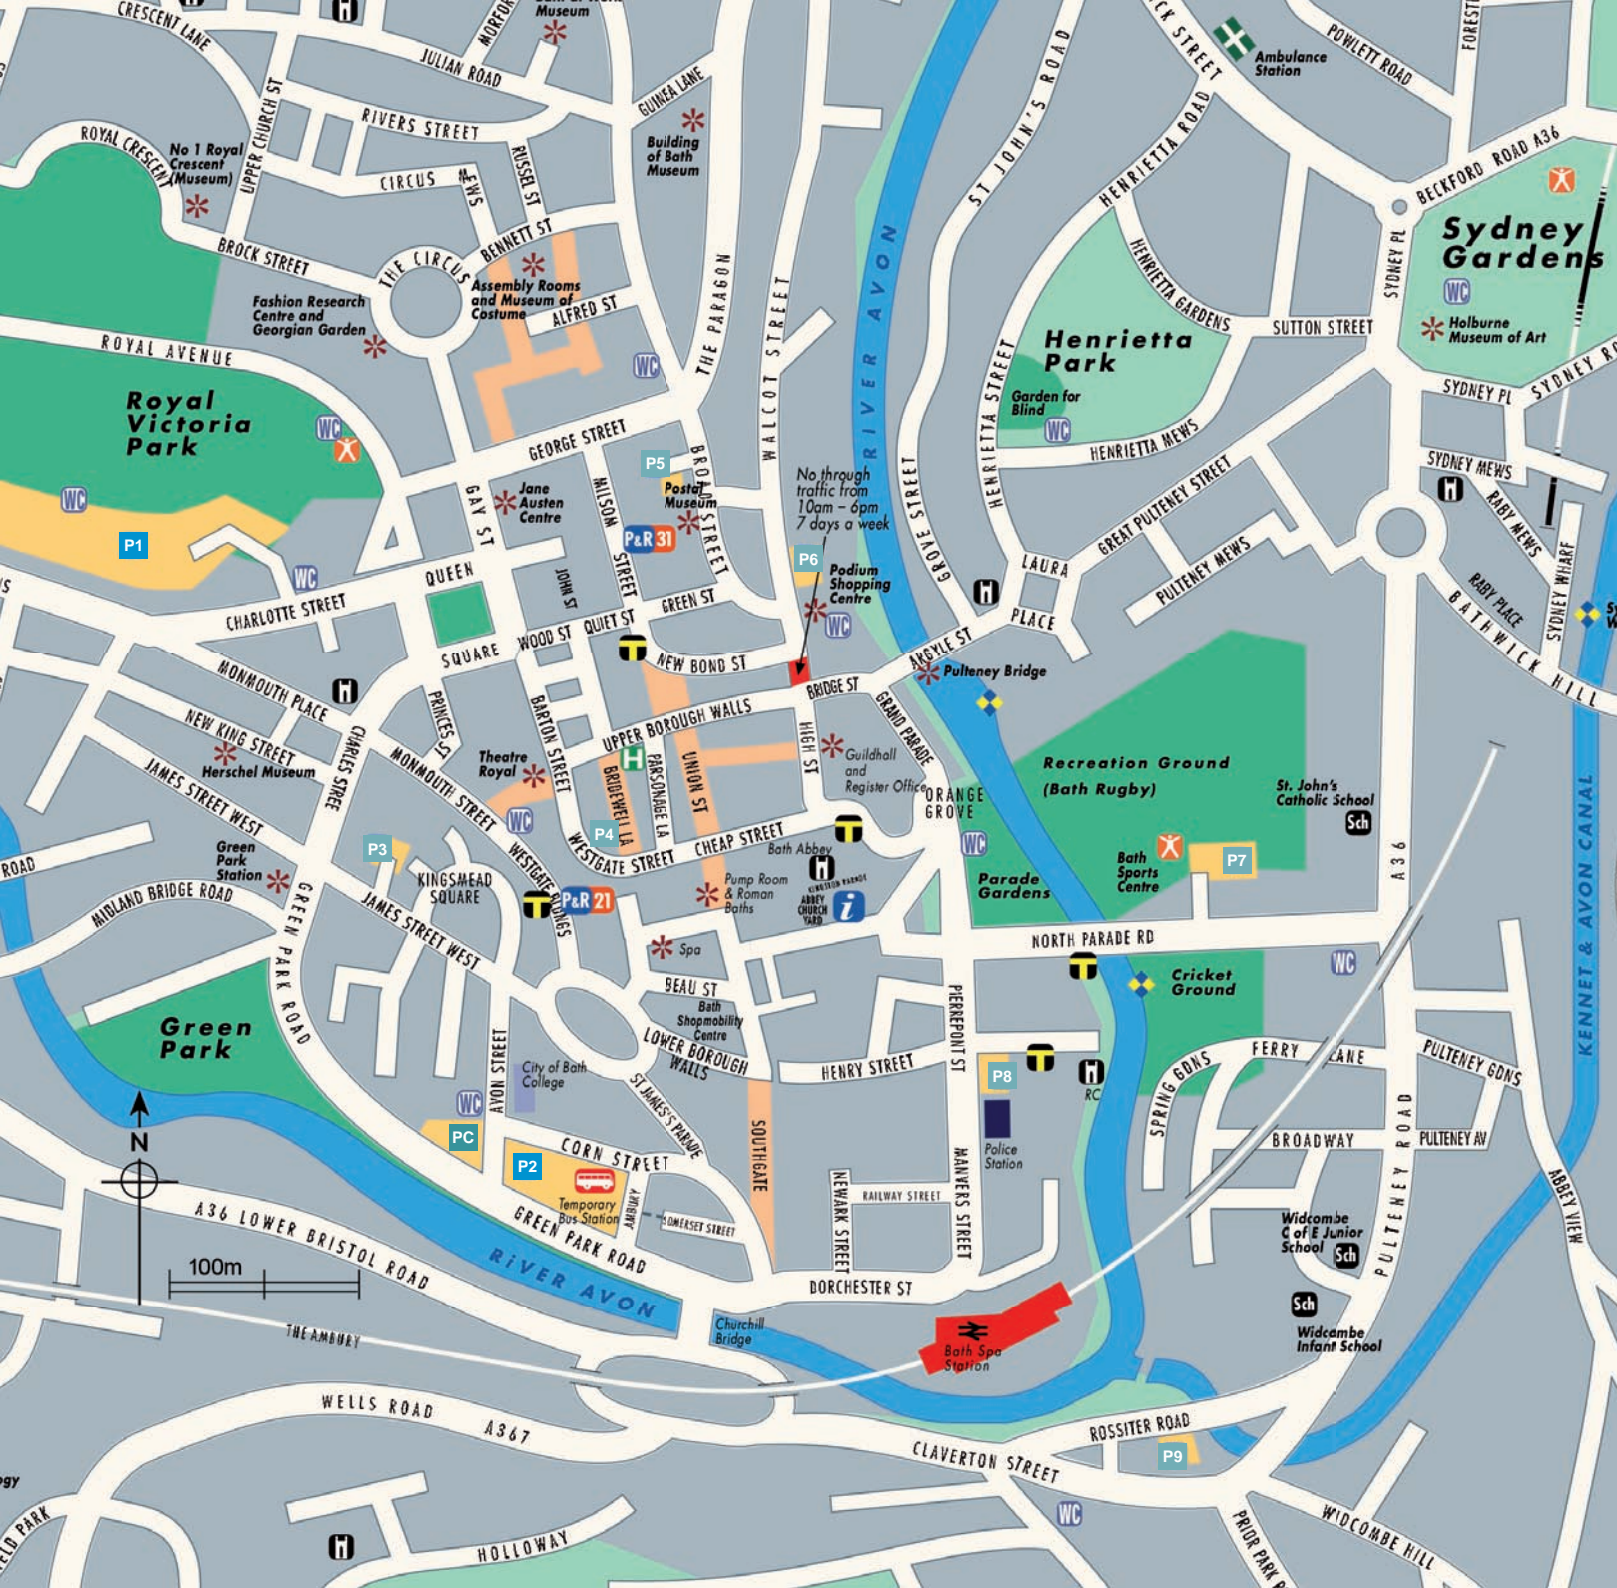

Bath car park map

Long stay

- P1 - Charlotte Street
- P2 - Avon Street

Short Stay (4 hours max)

- P3 - Kingsmead Square
- P4 - Saw Close
- P5 - Broad Street
- P6 - Cattle Market
- P7 - Sports Centre
- P8 - Manvers Street
- P9 - Claverton Street